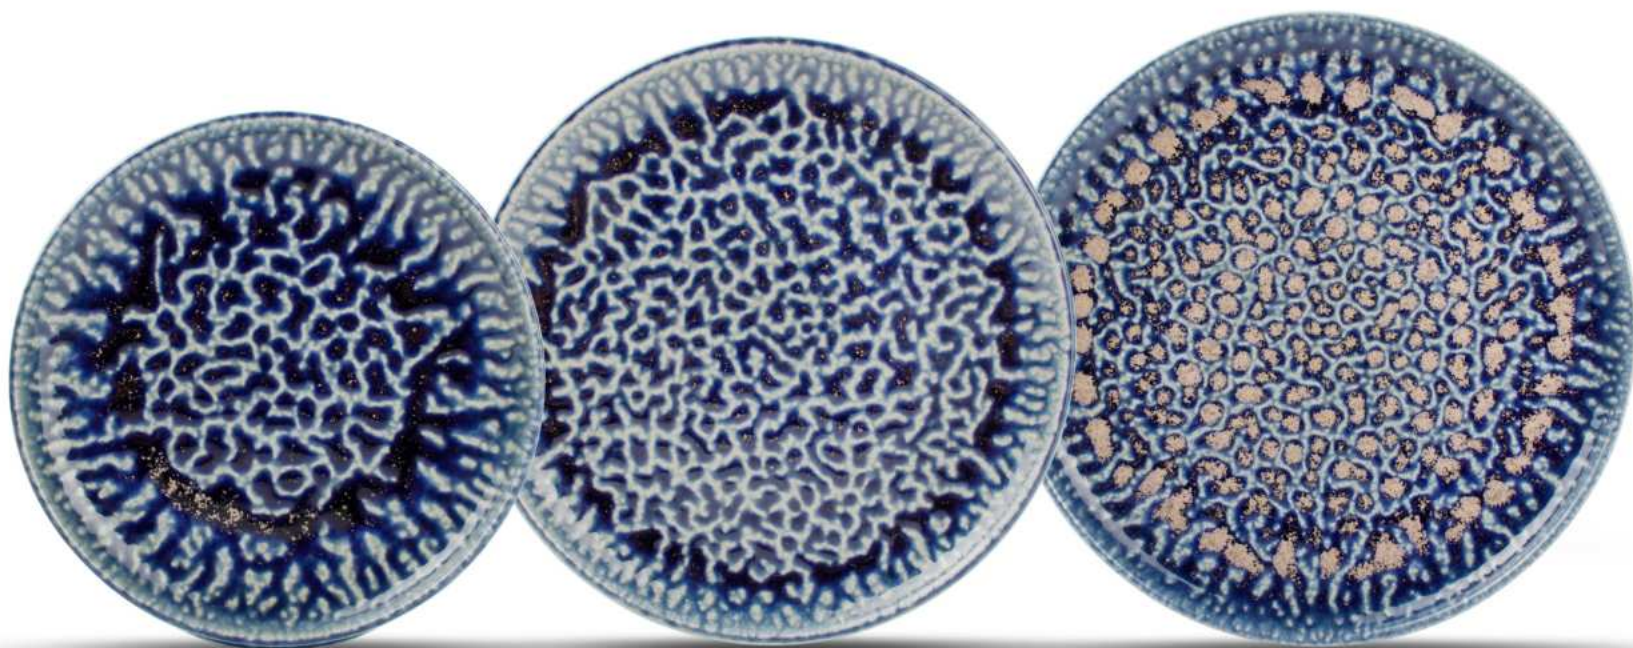

Oxido Mist • Serving dish
605055 • 22 x 10cm

Oxido Mist • Bowl
605057 • 22,5 x H7cm

Oxido Mist • Bowl
605056 • 18 x H5,5cm

Cobalt Oxido

A daring choice

Speaking of a statement, the cobalt Oxido range won't go unnoticed! The deep blue and silky nude glossy reactive glaze makes any meal feel special.

Made of strong porcelain, cobalt Oxido is perfect for intense use. A daring choice that will always catch the eye.

Cobalt Oxido • Plate cobalt
605020 • 21cm

Cobalt Oxido • Plate cobalt
605021 • 26cm

Cobalt Oxido • Plate cobalt
605022 • 28,5cm