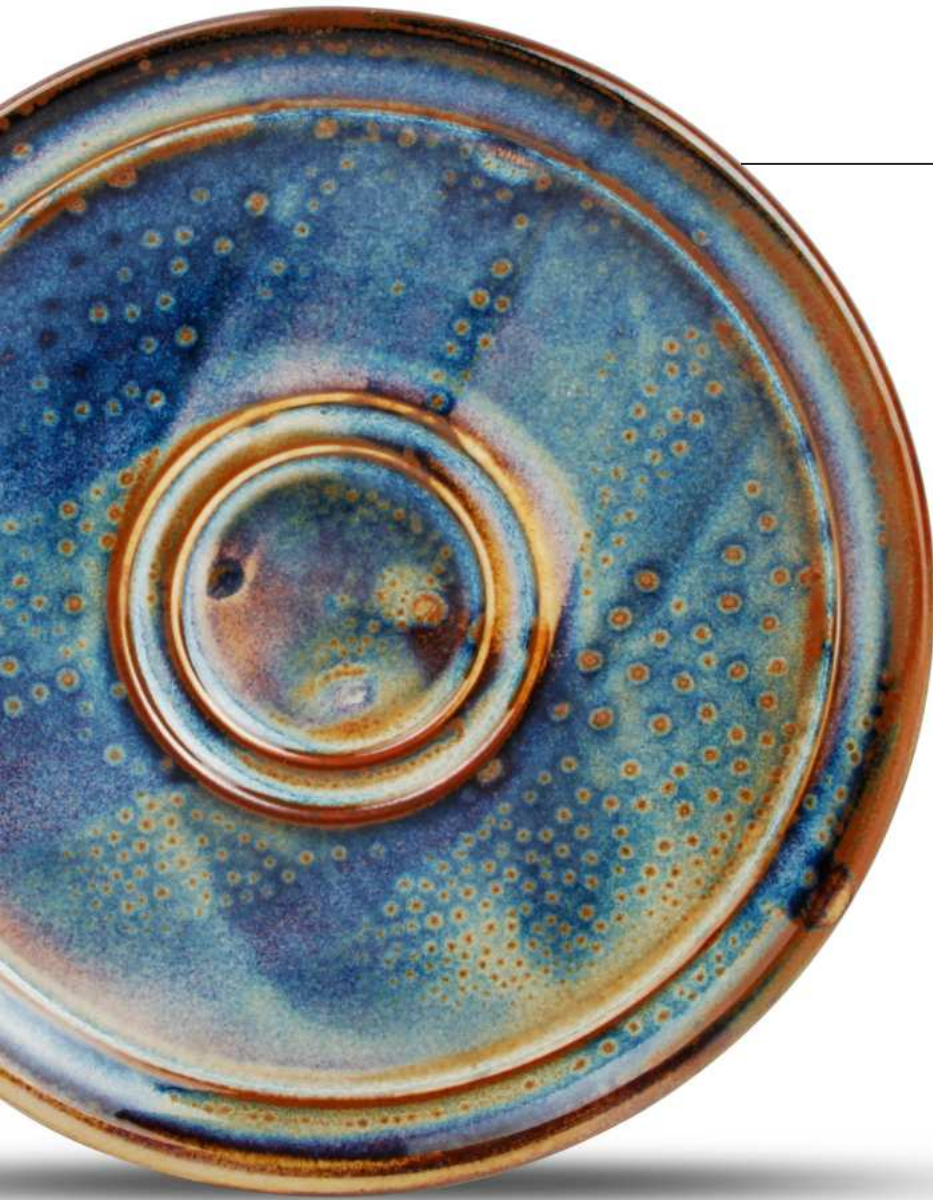

Universal saucer

The universal design ensures that the saucer fits perfectly with the following items: bowl/mocha cup 6,5cl, mocha cup 9cl, cup 19cl, cup 28cl and mug 28cl.

The universal saucer is currently available for ranges: Curvo, Dune Blue, Dune Pink, Escura, Nova, Grey Ceres, Black Ceres, Usko and Volta. Mix and match as you wish.