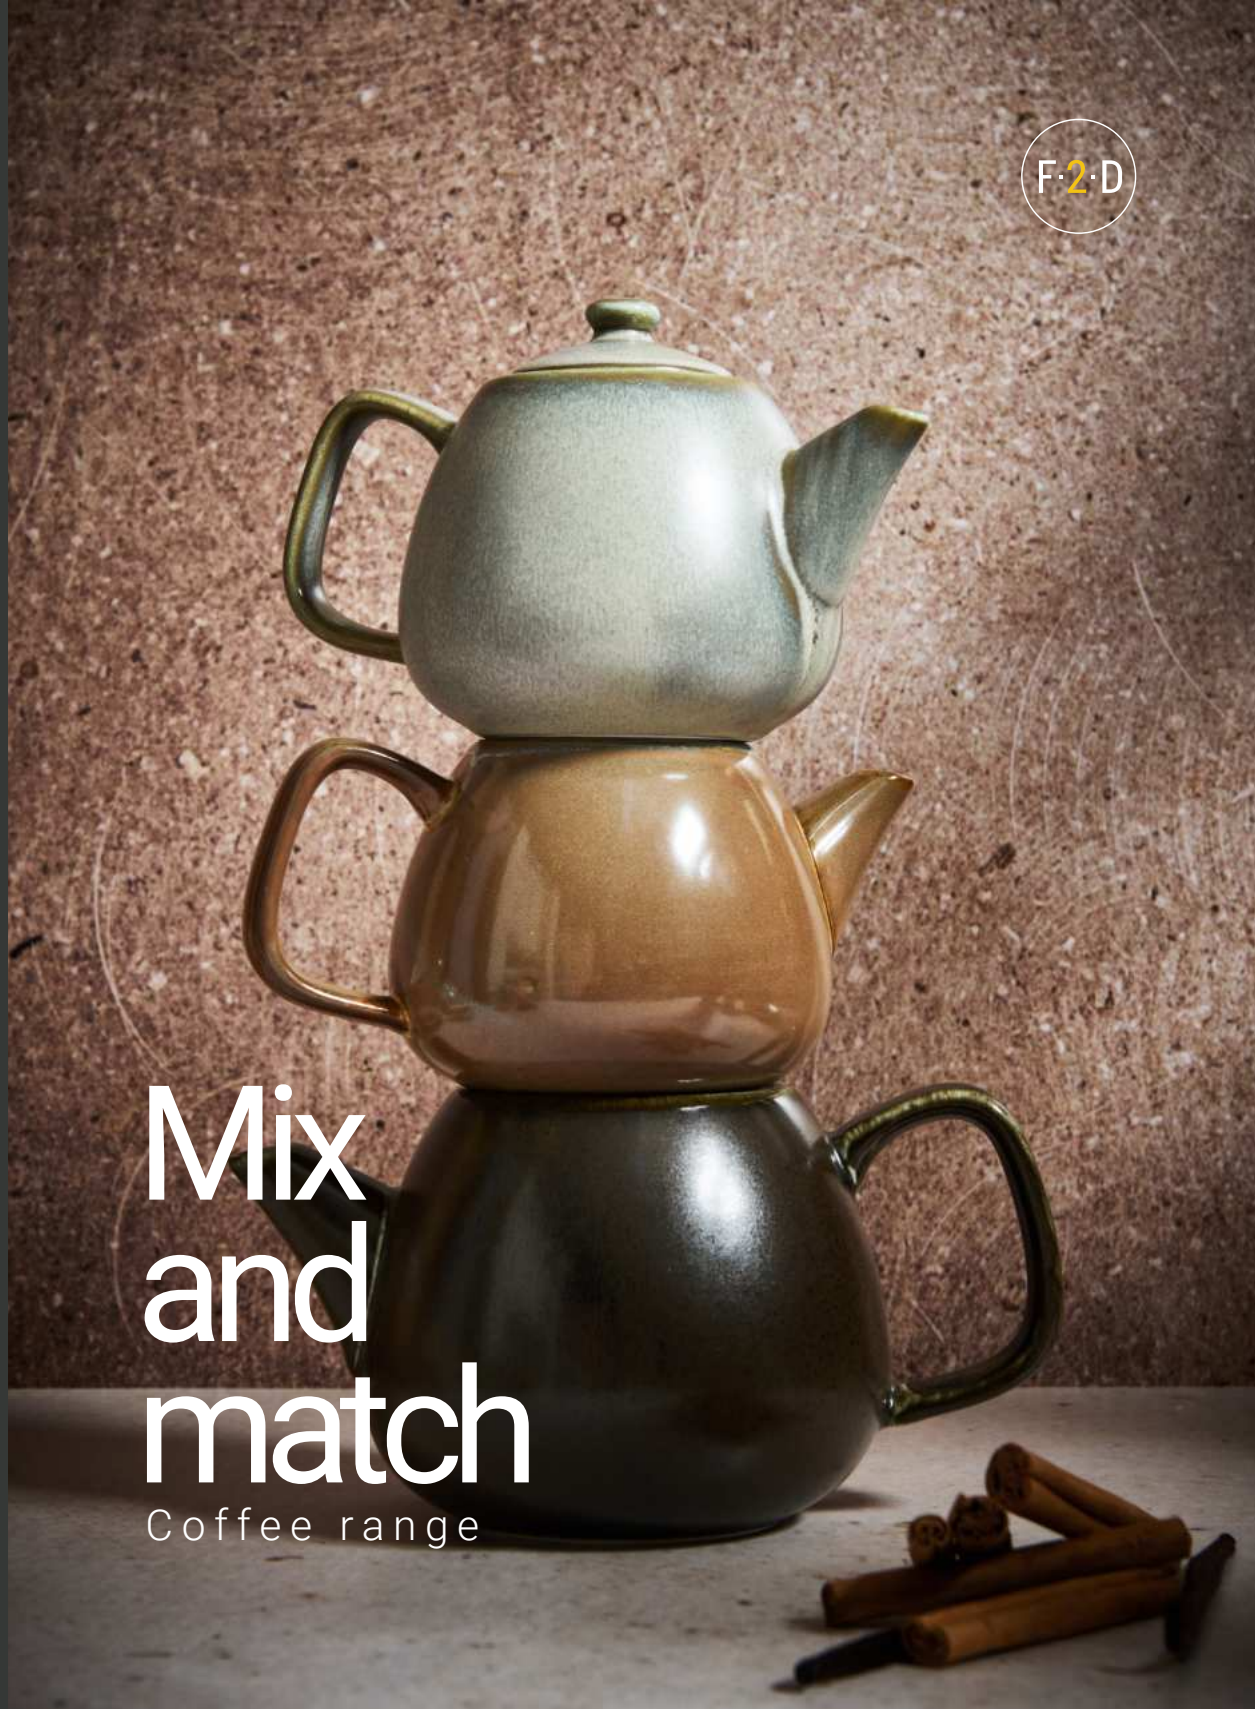

F·2·D

Mix and match

Coffee range