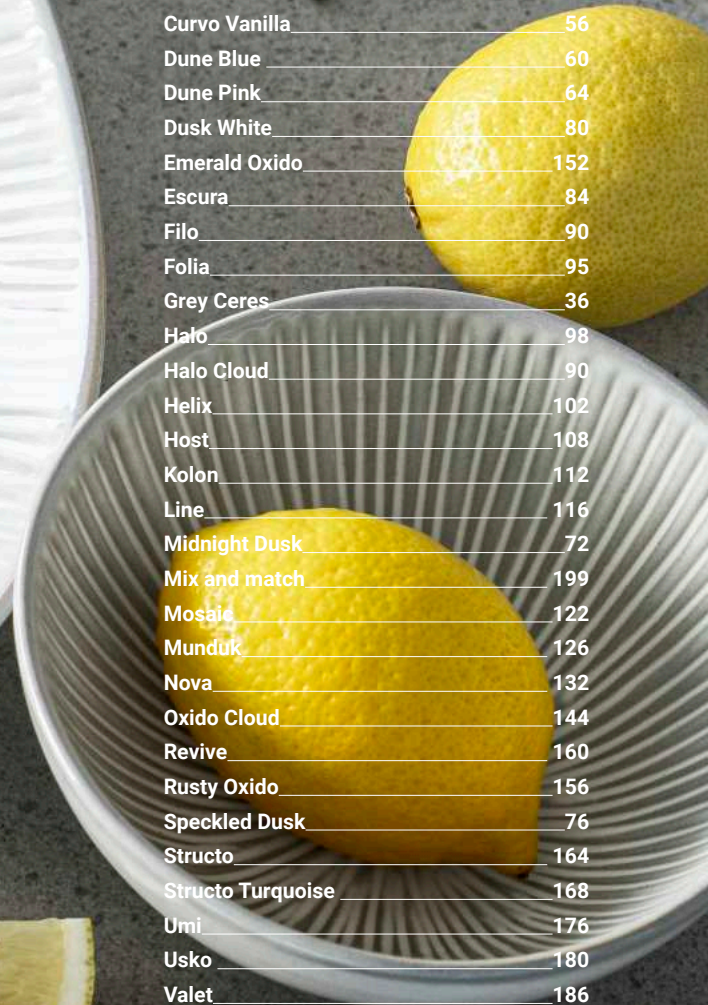

Arco	10
Aroma	14
Atlas	18
Aurora	22
Black Ceres	30
Black Dusk	68
Black Oxido	140
Brass	26
Cobalt Oxido	148
Crackle	48
Curvo	52
Curvo Vanilla	56
Dune Blue	60
Dune Pink	64
Dusk White	80
Emerald Oxido	152
Escura	84
Filo	90
Folia	95
Grey Ceres	36
Halo	98
Halo Cloud	90
Helix	102
Host	108
Kolon	112
Line	116
Midnight Dusk	72
Mix and match	199
Mosaic	122
Munduk	126
Nova	132
Oxido Cloud	144
Revive	160
Rusty Oxido	156
Speckled Dusk	76
Structo	164
Structo Turquoise	168
Umi	176
Usko	180
Valet	186
Volta	190
White Ceres	42