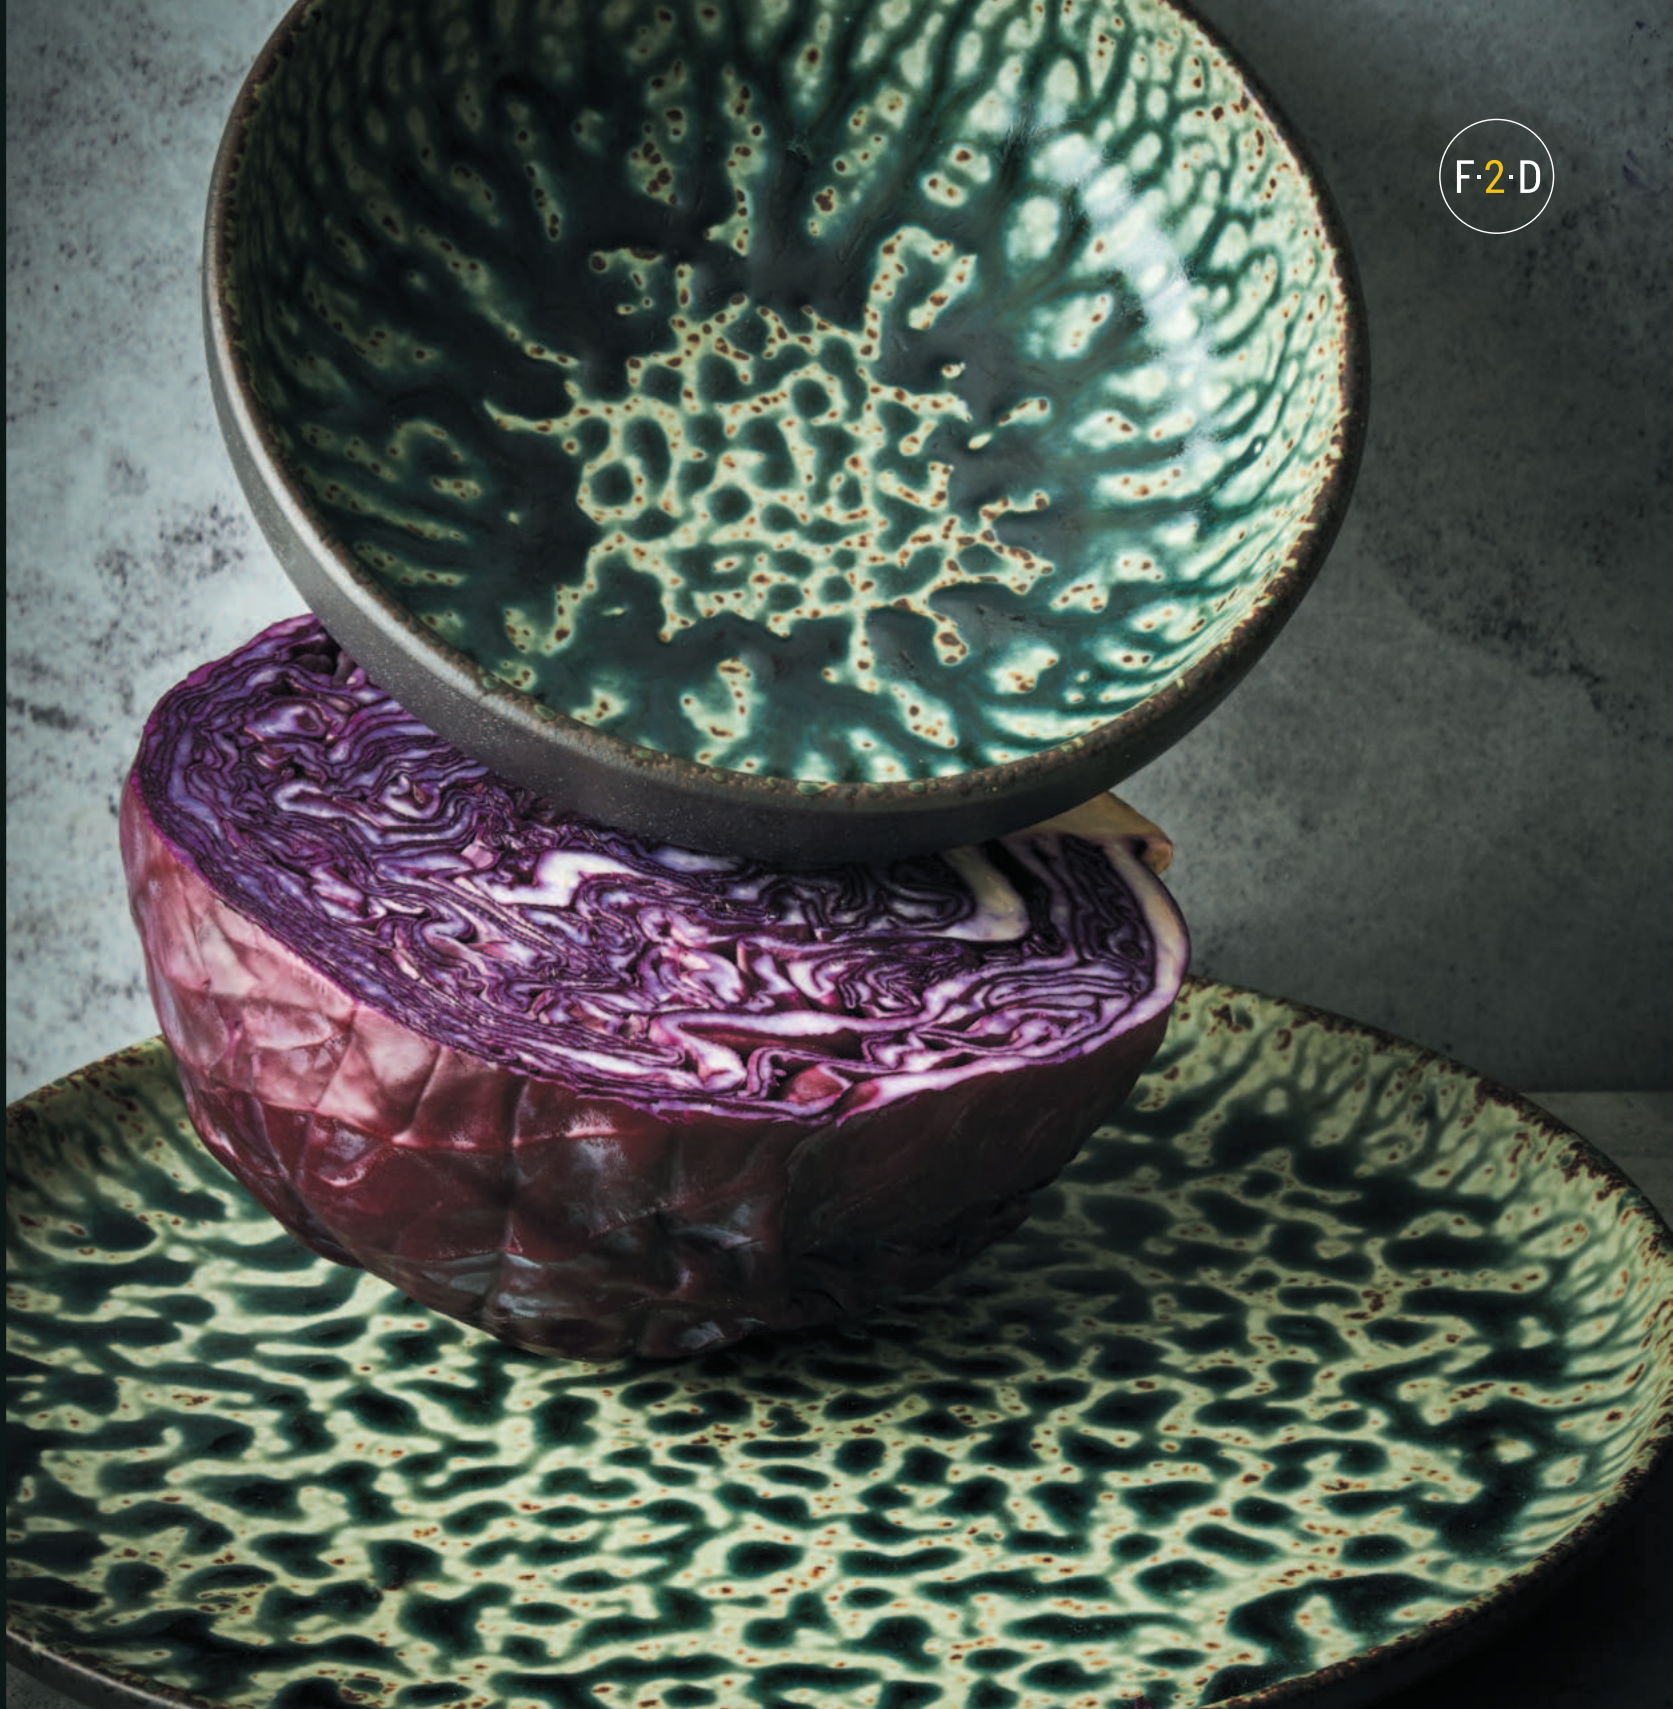

Cobalt Oxido • Deep plate cobalt
605031 • 22,5 x H7cm

Emerald Oxido

Emerald green veins

Deep emerald green veins and rusty brown tones flow together in this strong emerald Oxido tableware. With its unique whimsical surface and roughed look, this porcelain range invites you to create adventurous compositions. All items are unique due to the handmade finish with reactive glazes.

Emerald Oxido • Plate emerald
605035 • 21cm

Emerald Oxido • Plate emerald
605036 • 26cm

Emerald Oxido • Plate emerald
605037 • 28,5cm

Emerald Oxido • Bowl/cup emerald
605048 • 26cl

Emerald Oxido • Bowl/cup emerald
605047 • 13cl