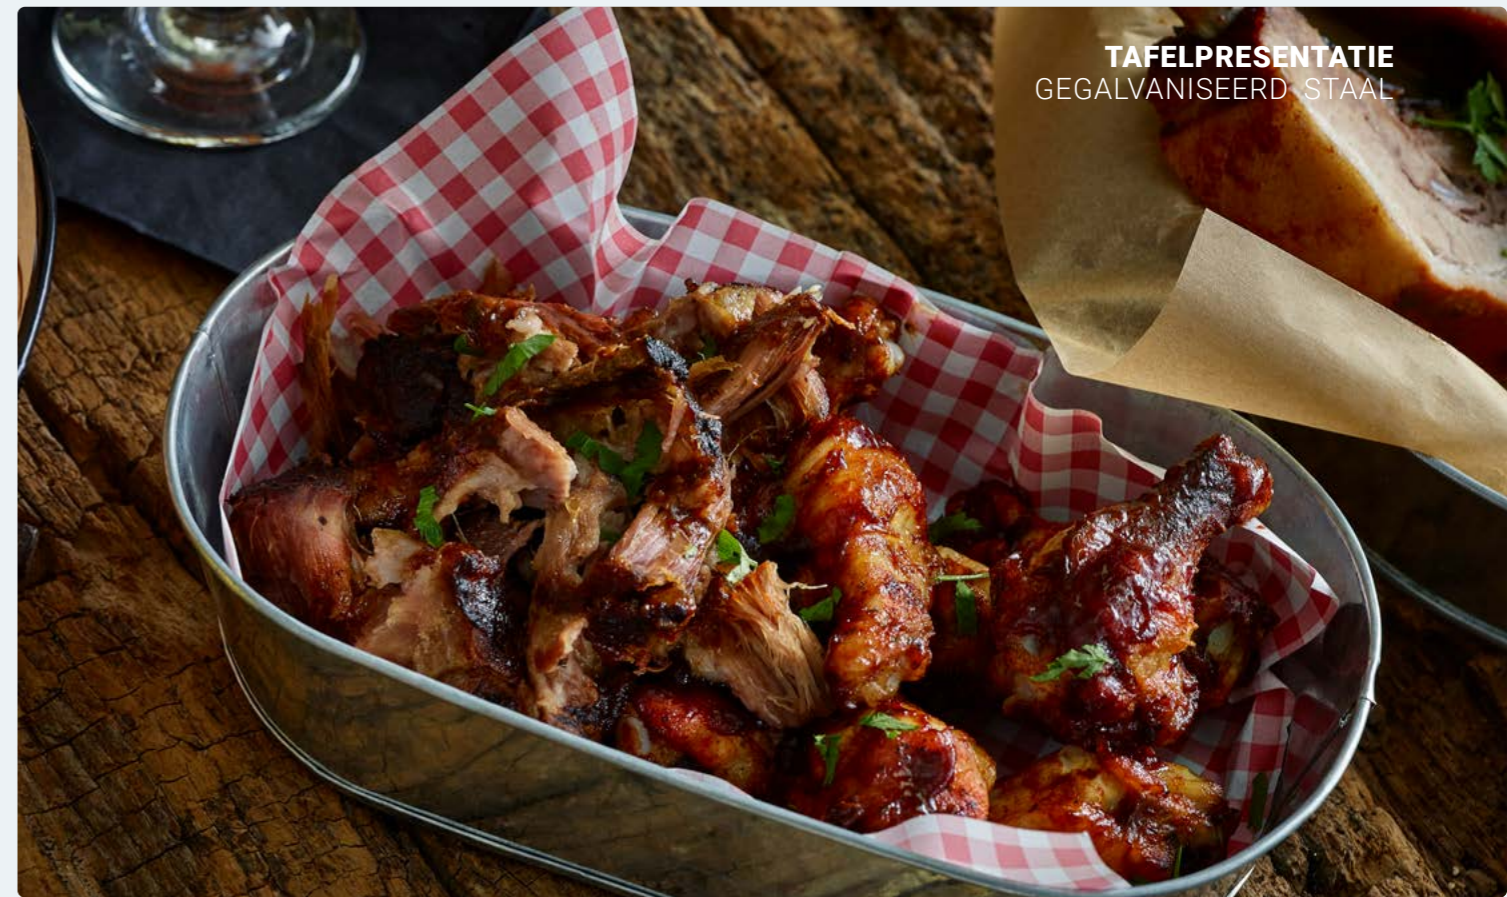

TAFELPRESENTATIE
GEGALVANISEERD STAAL